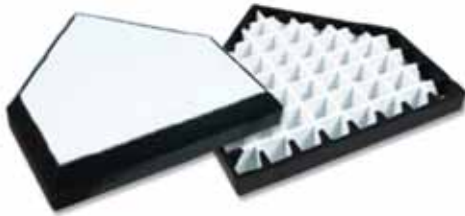

PROFESSIONAL HOME PLATE-WAFFLE BOTTOM

Official size
Constructed so plate can be buried for permanent installation
All-rubber construction makes this the most durable plate available
UV-resistant rubber

B035W

$105/EA