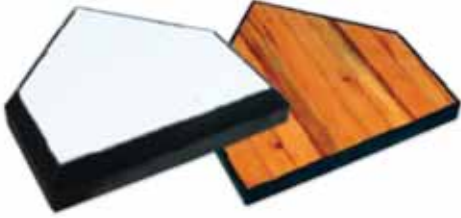

3-SPIKE PITCHER'S RUBBER

UV-resistant rubber construction
Reinforced, threaded steel spike fixtures
Three nickel-plated steel spikes secure base into ground

B040	6" x 24" OFFICIAL SIZE - 1.75 CM THICKNESS	\$16/EA
B041	4" x 18" YOUTH SIZE - 1.75 CM THICKNESS	\$12/EA
B040E	6" x 24" OFFICIAL SIZE - 1 CM THICKNESS	\$15/EA
B041E	4" x 18" YOUTH SIZE - 1 CM THICKNESS	\$10/EA
B040B	6" x 24" OFFICIAL SIZE - 1 CM THICKNESS IN RETAIL BOX	\$17/EA
B041B	4" x 18" YOUTH SIZE - 1 CM THICKNESS IN RETAIL BOX	\$13/EA
B031-S	REPLACEMENT SPIKES	\$2/EA

A service charge of \$15 shall be added to all orders of less than \$200. #CHSC

YOUR "ONE-STOP" SOURCE FOR AMERICA'S BASEBALL, SOFTBALL & SPORTS SURFACES & SUPPLIES!

PRICES SUBJECT TO CHANGE & AVAILABILITY PLUS SHIPPING | VOLUME DISCOUNTS AVAILABLE | COOPERATIVE PURCHASING CONTRACT PRICING FOR 50 STATES